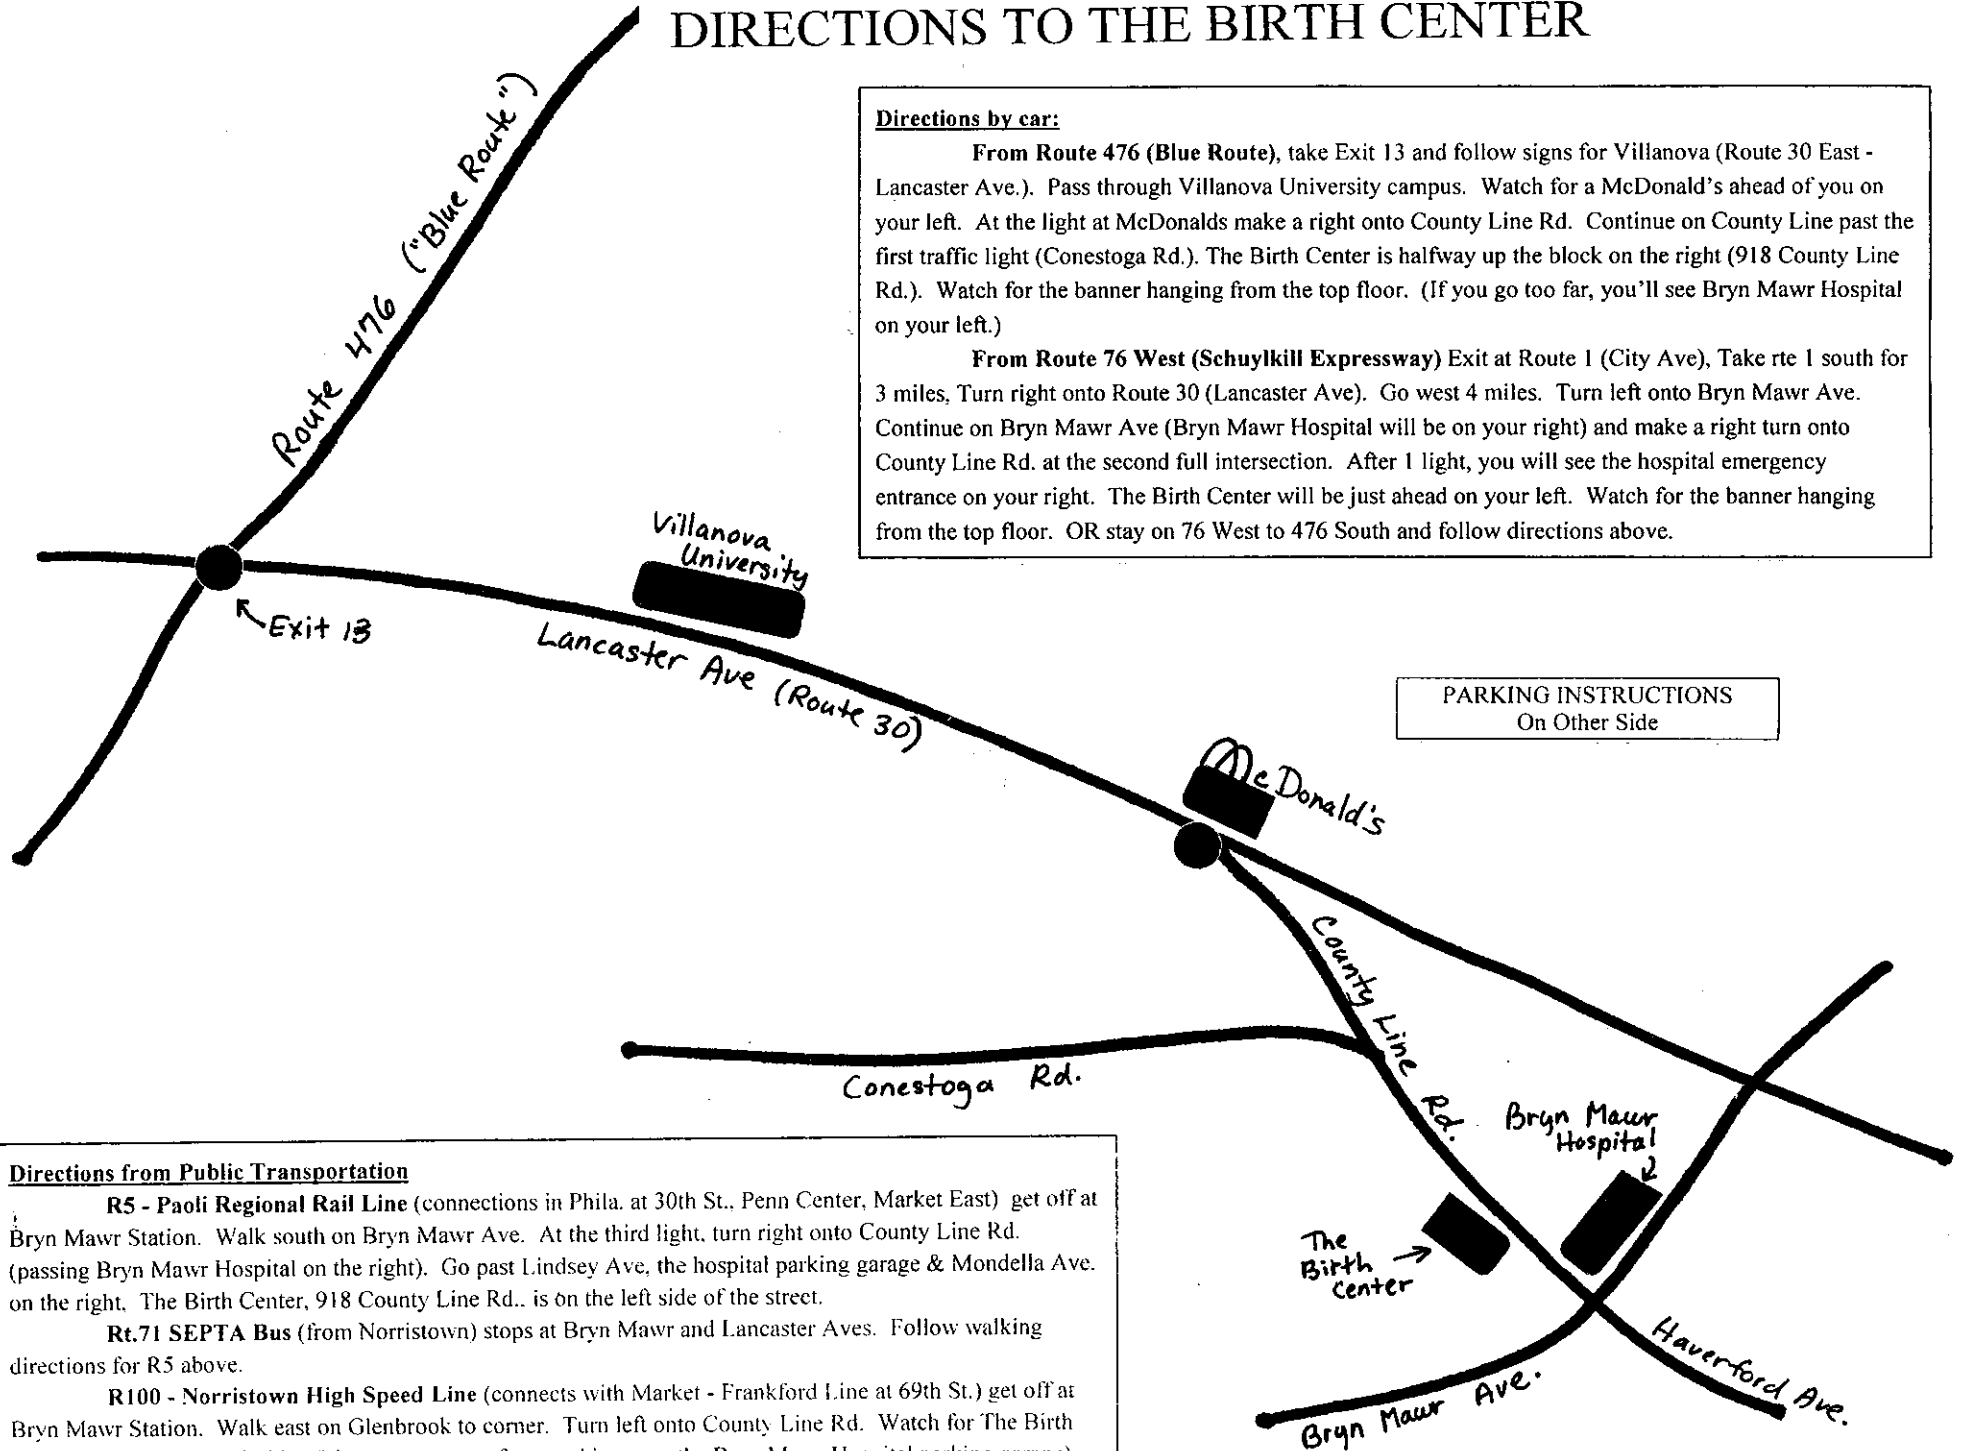

DIRECTIONS TO THE BIRTH CENTER

Directions by car:

From Route 476 (Blue Route), take Exit 13 and follow signs for Villanova (Route 30 East - Lancaster Ave.). Pass through Villanova University campus. Watch for a McDonald's ahead of you on your left. At the light at McDonalds make a right onto County Line Rd. Continue on County Line past the first traffic light (Conestoga Rd.). The Birth Center is halfway up the block on the right (918 County Line Rd.). Watch for the banner hanging from the top floor. (If you go too far, you'll see Bryn Mawr Hospital on your left.)

From Route 76 West (Schuylkill Expressway) Exit at Route 1 (City Ave), Take rte 1 south for 3 miles, Turn right onto Route 30 (Lancaster Ave). Go west 4 miles. Turn left onto Bryn Mawr Ave. Continue on Bryn Mawr Ave (Bryn Mawr Hospital will be on your right) and make a right turn onto County Line Rd. at the second full intersection. After 1 light, you will see the hospital emergency entrance on your right. The Birth Center will be just ahead on your left. Watch for the banner hanging from the top floor. OR stay on 76 West to 476 South and follow directions above.

PARKING INSTRUCTIONS
On Other Side

Directions from Public Transportation

R5 - Paoli Regional Rail Line (connections in Phila. at 30th St., Penn Center, Market East) get off at Bryn Mawr Station. Walk south on Bryn Mawr Ave. At the third light, turn right onto County Line Rd. (passing Bryn Mawr Hospital on the right). Go past Lindsey Ave, the hospital parking garage & Mondella Ave. on the right. The Birth Center, 918 County Line Rd. is on the left side of the street.